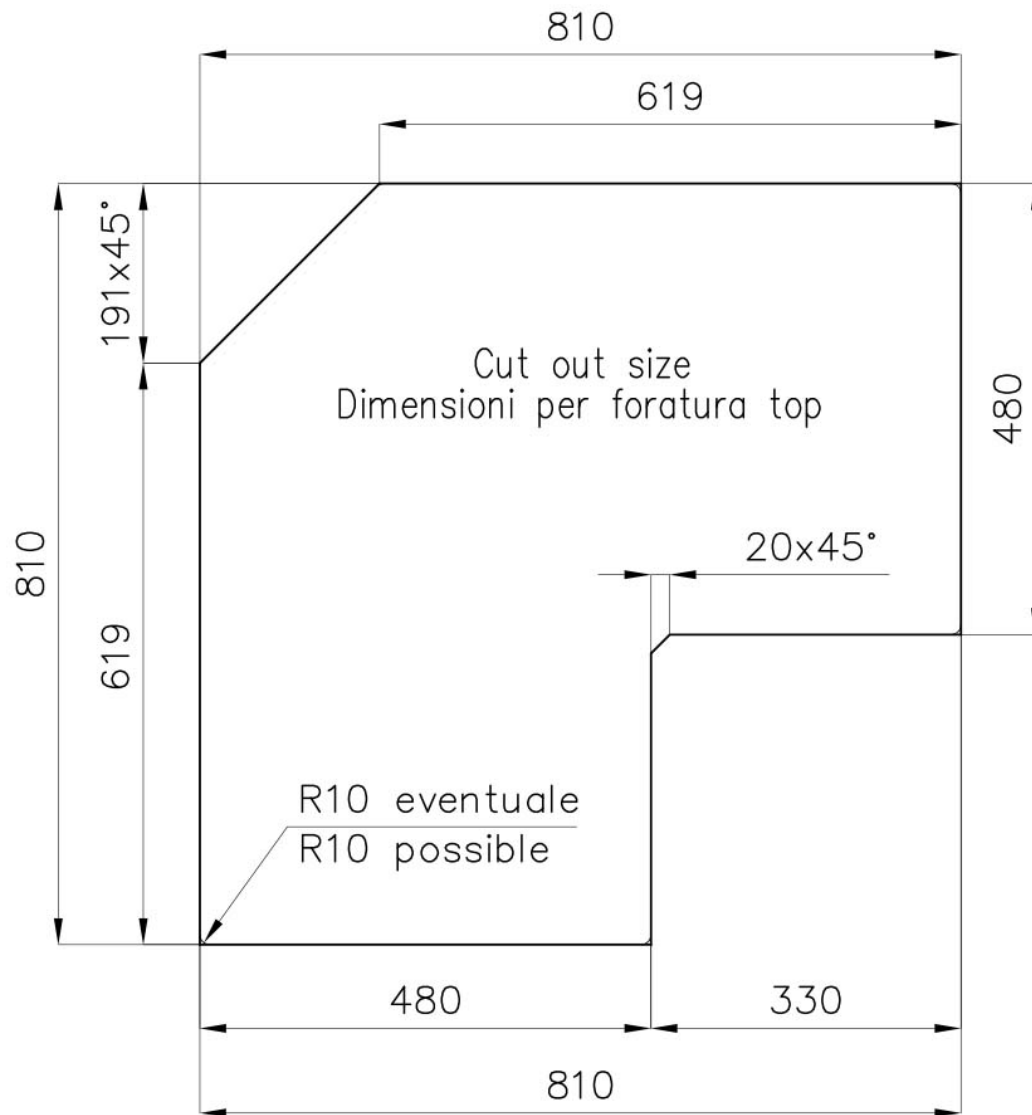

Base 90x90 cm

Dimensions 830x830 mm

Standard fittings Fixing hooks, gasket, drain, overflow and siphon, boxed packing

Mixer holes 1 standard hole

Built-in hole View technical data sheet

Drainer Yes

Width 83 cm

Bowl dimension 340x400mm

Number of bowls 2 bowls

Waste fitting 3,5" drain

FEATURES

Basket 3,5" waste fitting The drain is equipped with a large 3.5" drain, with the practical basket cap that prevents the discharge of solid parts.

Deep bowls This bowls reach an important depth, over 20 cm, thanks to the advanced production technology, that can be offer great capieny and practicity in all the washing operations.

TECHNICAL DATA

OPTIONAL ACCESSORIES