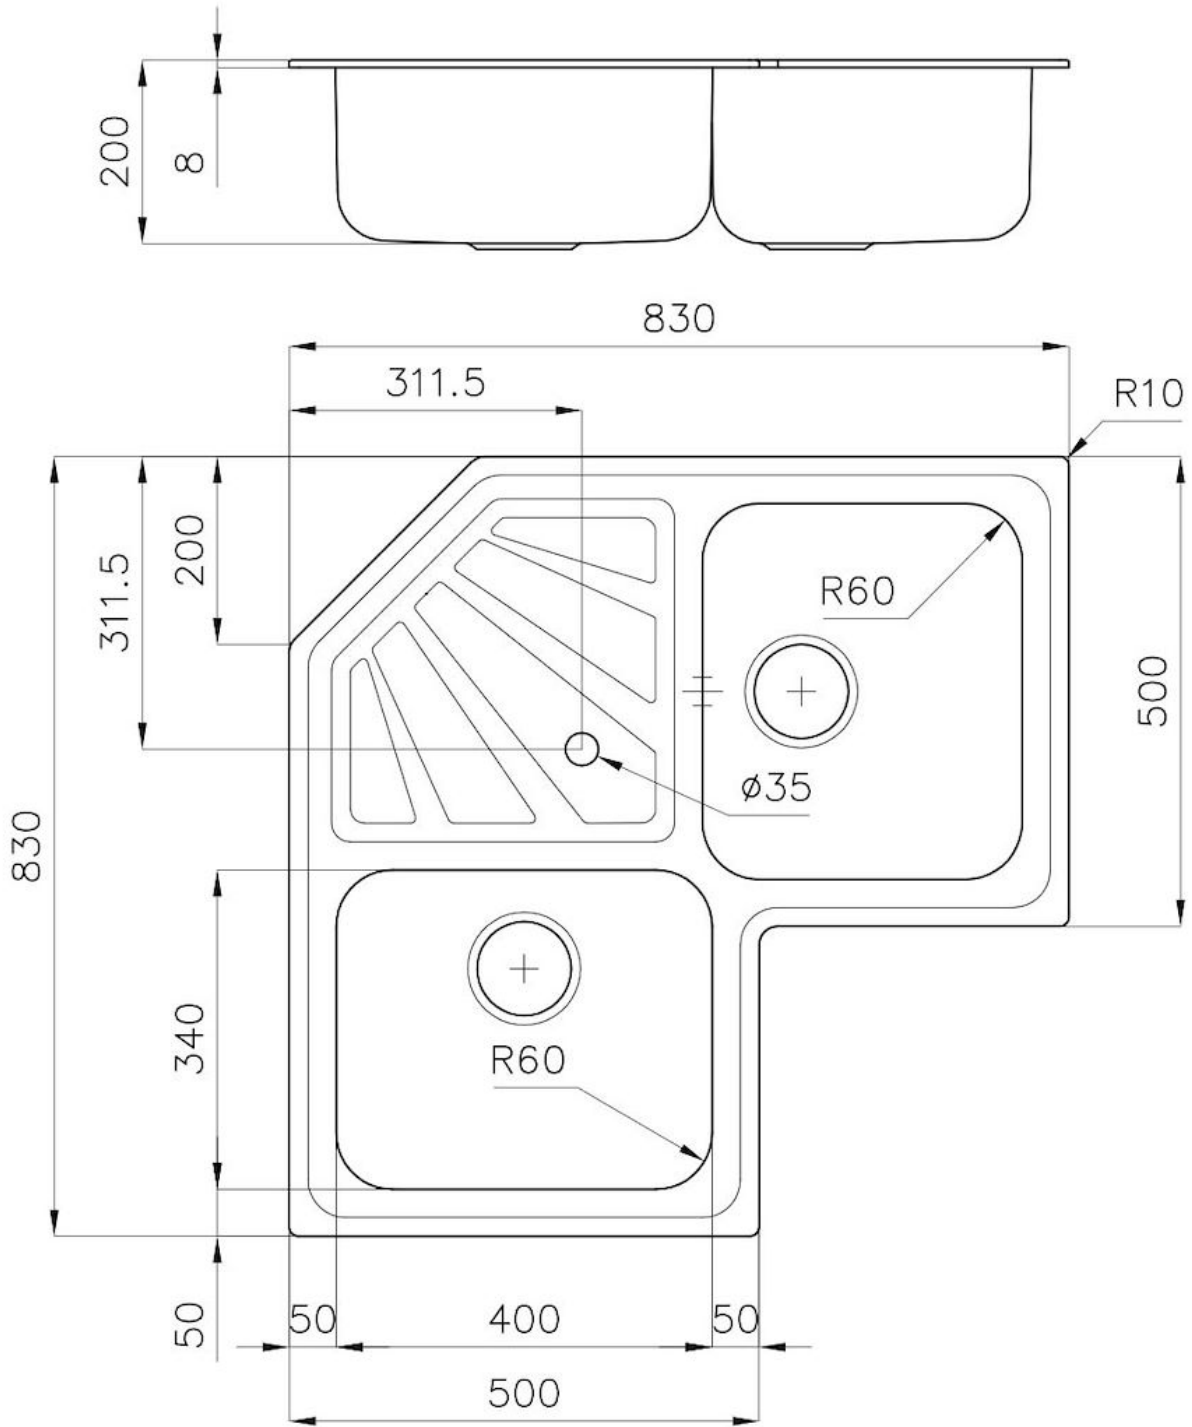

Sink Angolare

Kitchen Sinks

Code: 3303 060

DETAILS

Edge/Installation Type Standard (8 mm Edge)

Finish Foster brushed

Material AISI 304 stainless steel

Texture Foster brushed

Base 90x90 cm

Dimensions 830x830 mm

Standard fittings Fixing hooks, gasket, drain, overflow and siphon, boxed packing

Mixer holes 1 standard hole

Built-in hole View technical data sheet

Drainer Yes

Width 83 cm

Bowl dimension 340x400mm

Number of bowls 2 bowls

Waste fitting 3,5" drain

FEATURES

Basket 3,5" waste fitting The drain is equipped with a large 3.5" drain, with the practical basket cap that prevents the discharge of solid parts.

Deep bowls This bowls reach an important depth, over 20 cm, thanks to the advanced production technology, that can be offer great capieny and practicity in all the washing operations.

TECHNICAL DATA

OPTIONAL ACCESSORIES